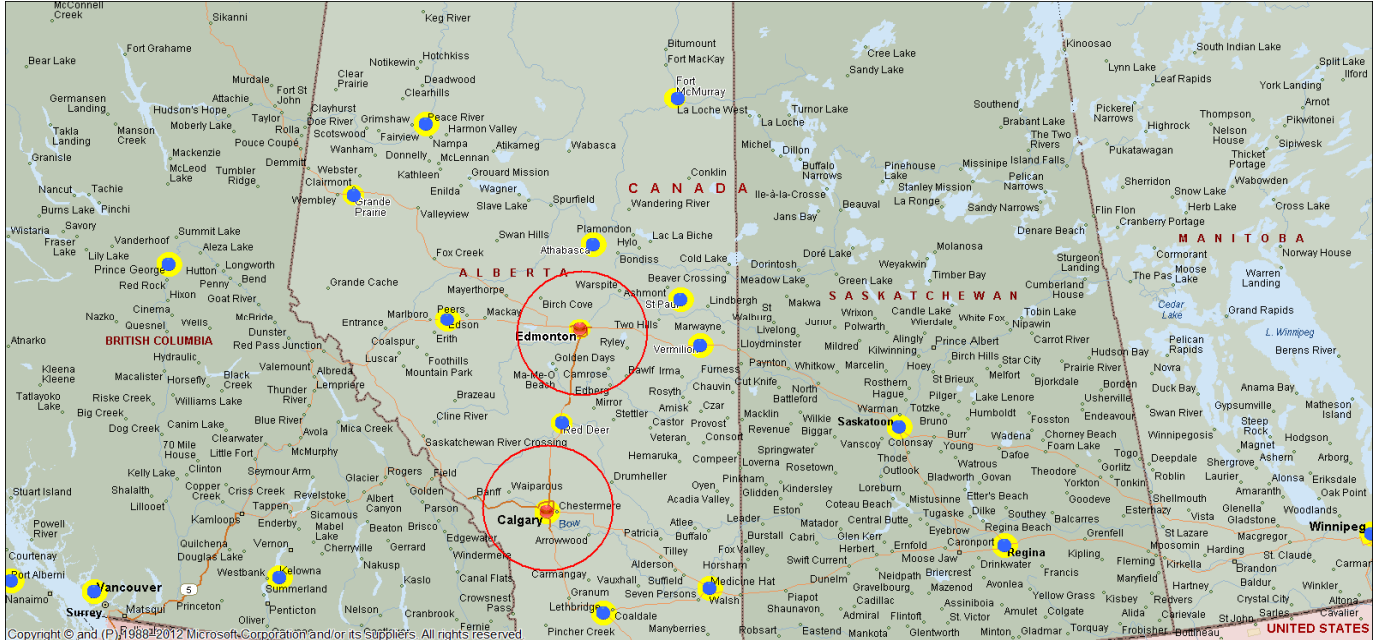

INTEGRATED CLAIMS SERVICES LTD

ICS has extensive full service coverage throughout most populated areas of Alberta. Highlighted cities have direct service and areas beyond are generally serviceable with travel and Km fees. The areas highlighted are just some of the regions we can provide appraisals services to in Canada. ICS has full service offices in Calgary and Edmonton with Subcontractor appraisers in all other areas.

Red Dots Indicate ICS offices and Blue indicate Subcontractor appraisal offices

We are also able to manage appraisal services further east of south of this map.

Email dispatch@integratedclaims.ca with questions about specific locations

Area	Inspection Type	Travel if required	Area	Inspection Type	Travel if required
Ardrossan AB	Edmonton ICS	56	Lloydminster AB	Subcontractor	122
Arrowwood AB	Calgary ICS	203	Longview AB	Calgary ICS	180
Balzac AB	Calgary ICS	45	Lundbreck AB	Subcontractor	230
Banff AB	Calgary ICS	260	Mallaig AB	Subcontractor	64
Barnwell AB	Subcontractor	90	Ma-Me-O Beach	Edmonton ICS	185
Barrhead AB	Subcontractor	251	Manning AB	Subcontractor	200
Bashaw AB	Subcontractor	270	Mannville AB	Subcontractor	48
Bassano AB	Calgary ICS	280	MannyBerries AB	Subcontractor	182
Beaumont AB	Edmonton ICS	51	Maple Ridge BC	Subcontractor	156
Beaver Lodge AB	Subcontractor	90	Marsden SK	Subcontractor	251
Beiseker AB	Calgary ICS	143	Marwayne SK	Subcontractor	118
Bellevue AB	Subcontractor	267	Mayerthorpe AB	Edmonton ICS	272
Bentley AB	Subcontractor	87	Metiskow AB	Subcontractor	244
Bergen AB	Calgary ICS	240	Milk River AB	Subcontractor	173
Black Diamond AB	Calgary ICS	133	Millarville AB	Calgary ICS	104
Blackfalds AB	Subcontractor	28	Millet AB	Edmonton ICS	110
Blairmore AB	Subcontractor	276	Minburn SK	Subcontractor	75
Bluffton AB	Subcontractor	157	Monarch AB	Subcontractor	51
Bon Accord AB	Edmonton ICS	76	Morinville AB	Edmonton ICS	77
Bonnyville AB	Subcontractor	132	Morley AB	Calgary ICS	170
Botha AB	Subcontractor	188	Mossleigh AB	Calgary ICS	183
Bow Island AB	Subcontractor	120	Mountain view AB	Subcontractor	206
Bowden AB	Subcontractor	86	Mundare AB	Edmonton ICS	168
Boyle AB	Subcontractor	96	Namao AB	Edmonton ICS	39
Bragg Creek AB	Calgary ICS	109	Nanton AB	Calgary ICS	200
Breton AB	Edmonton ICS	133	New Dayton AB	Subcontractor	102
Brocket AB	Subcontractor	163	New Sarepta AB	Edmonton ICS	99
Brooks AB	Calgary ICS	376	Nisku AB	Edmonton ICS	61
Bruderheim AB	Edmonton ICS	122	Nobleford AB	Subcontractor	70