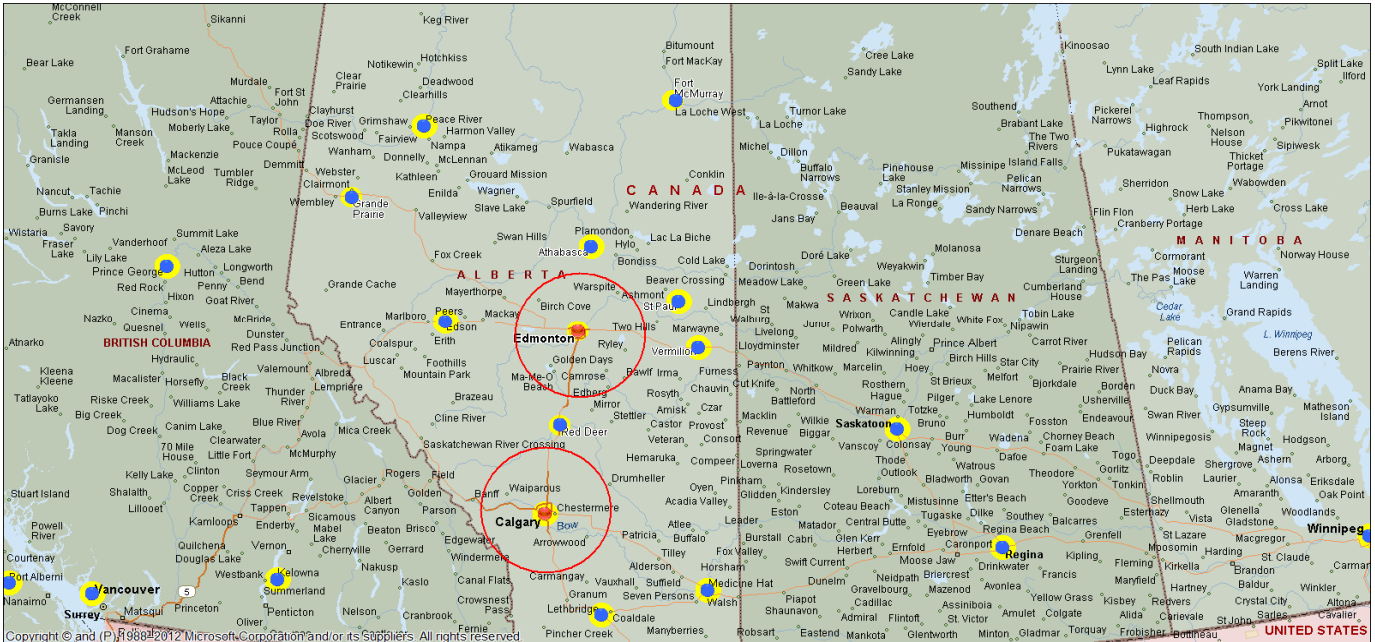

INTEGRATED CLAIMS SERVICES LTD

ICS has extensive full service coverage throughout most populated areas of Alberta. Highlighted cities have direct service and areas beyond are generally serviceable with travel and Km fees. The areas highlighted are just some of the regions we can provide appraisals services to in Canada. ICS has full service offices in Calgary and Edmonton with Subcontractor appraisers in all other areas.

Red Dots Indicate ICS offices and Blue indicate Subcontractor appraisal offices

We are also able to manage appraisal services further east of south of this map.

Email dispatch@integratedclaims.ca with questions about specific locations

Area	Inspection Type	Travel if required	Area	Inspection Type	Travel if required
Cold Lake AB	Subcontractor	235	Saddle lake AB	Subcontractor	57
Coleman AB	Subcontractor	288	Salmon Armstrong BC	Subcontractor	227
Condor AB	Subcontractor	110	Sangudo AB	Edmonton ICS	236
Conrich AB	Calgary ICS	45	Seba Beach AB	Edmonton ICS	178
Consort AB	Subcontractor	316	Sedgewick AB	Subcontractor	251
Coronation AB	Subcontractor	375	Senlac SK	Subcontractor	338
Cranbrook BC	Subcontractor	608	Sherwood Park AB	Edmonton ICS	40
Cremona AB	Calgary ICS	164	Slave Lake AB	Subcontractor	267
Crossfield AB	Calgary ICS	100	Smith AB	Subcontractor	176
Czar AB	Subcontractor	206	Smokey Lake AB	Subcontractor	187
Davin SK	Subcontractor	80	Springbank AB	Calgary ICS	53
De Winton AB	Calgary ICS	73	Spruce Grove AB	Edmonton ICS	59
Del Bonita AB	Subcontractor	171	St Albert AB	Edmonton ICS	30
Delacour AB	Calgary ICS	66	Standard AB	Calgary ICS	177
Delburne AB	Subcontractor	98	Stauffer AB	Subcontractor	146
Devon AB	Edmonton ICS	83	Stettler AB	Subcontractor	160
Dewberry AB	Subcontractor	103	Stirling AB	Subcontractor	71
Didsbury AB	Subcontractor	160	Stony Plain AB	Edmonton ICS	75
Dogpound AB	Calgary ICS	153	Strathmore AB	Calgary ICS	110
Drayton Valley AB	Edmonton ICS	288	Streamstown AB	Subcontractor	252
Drumheller AB	Calgary ICS	280	Sundre AB	Calgary ICS	261
Duffield AB	Edmonton ICS	129	Swan Hills AB	Subcontractor	444
Dunmore AB	Subcontractor	23	Taber AB	Subcontractor	107
Eckville AB	Subcontractor	92	Thorhild AB	Edmonton ICS	178
Edgerton AB	Subcontractor	186	Three Hills AB	Calgary ICS	256
Elk Point AB	Subcontractor	73	Tofield AB	Edmonton ICS	135
Elnora AB	Subcontractor	141	Trochu AB	Calgary ICS	290
Entwistle AB	Edmonton ICS	208	Turner Valley	Calgary ICS	126
Evansburg AB	Edmonton ICS	210	Valleyview AB	Subcontractor	222