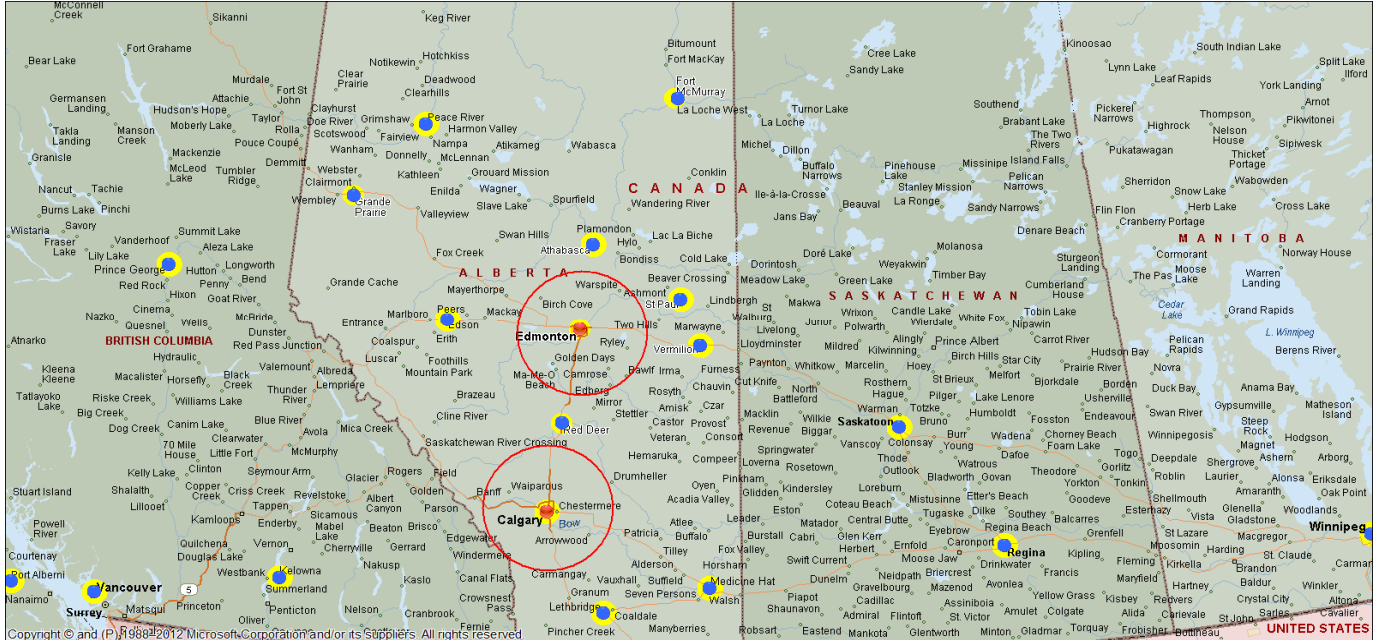

INTEGRATED CLAIMS SERVICES LTD

ICS has extensive full service coverage throughout most populated areas of Alberta. Highlighted cities have direct service and areas beyond are generally serviceable with travel and Km fees. The areas highlighted are just some of the regions we can provide appraisals services to in Canada. ICS has full service offices in Calgary and Edmonton with Subcontractor appraisers in all other areas.

Red Dots Indicate ICS offices and Blue indicate Subcontractor appraisal offices

We are also able to manage appraisal services further east of south of this map.

Email dispatch@integratedclaims.ca with questions about specific locations

Area	Inspection Type	Travel if required	Area	Inspection Type	Travel if required
Fairview AB	Subcontractor	231	Vega AB	Subcontractor	221
Falher AB	Subcontractor	334	Vegreville AB	Edmonton ICS	204
Fenn AB	Subcontractor	208	Vernon BC	Subcontractor	107
Fishing Lake Ab	Subcontractor	176	Veteran AB	Subcontractor	349
Flatbush AB	Subcontractor	229	Vulcan AB	Calgary ICS	362
Foremost AB	Subcontractor	212	Wabamum AB	Edmonton ICS	138
Forestburg AB	Subcontractor	292	Wabasca AB	Subcontractor	356
Fort Assiniboine AB	Subcontractor	318	Wainwright AB	Subcontractor	123
Fort Macleod AB	Subcontractor	99	Wandering River AB	Subcontractor	200
Fort Saskatchewan AB	Edmonton ICS	66	Warner AB	Subcontractor	138
Frog Lake AB	Subcontractor	185	Water Valley AB	Calgary ICS	180
Gainford AB	Edmonton ICS	179	Wayne AB	Calgary ICS	290
Gibbons AB	Edmonton ICS	79	Wembley AB	Subcontractor	48
Gleichen AB	Calgary ICS	185	Westbank BC	Subcontractor	14
Golden BC	Calgary ICS	540	Westlock AB	Edmonton ICS	180
Goodfish Lake AB	Subcontractor	123	Westlock AB	Subcontractor	170
Grande Cache AB	Subcontractor	462	Wetaskiwin AB	Edmonton ICS	141
Grassland AB	Subcontractor	96	Whitecourt AB	Subcontractor	210
Grimshaw AB	Subcontractor	49	Wildwood AB	Edmonton ICS	240
Gull Lake SK	Subcontractor	336	Winfield AB	Edmonton ICS	245
Hanna AB	Calgary ICS	443	Yellowhead County AB	Subcontractor	110
Hardisty AB	Subcontractor	203	Yorkton SK	Subcontractor	375