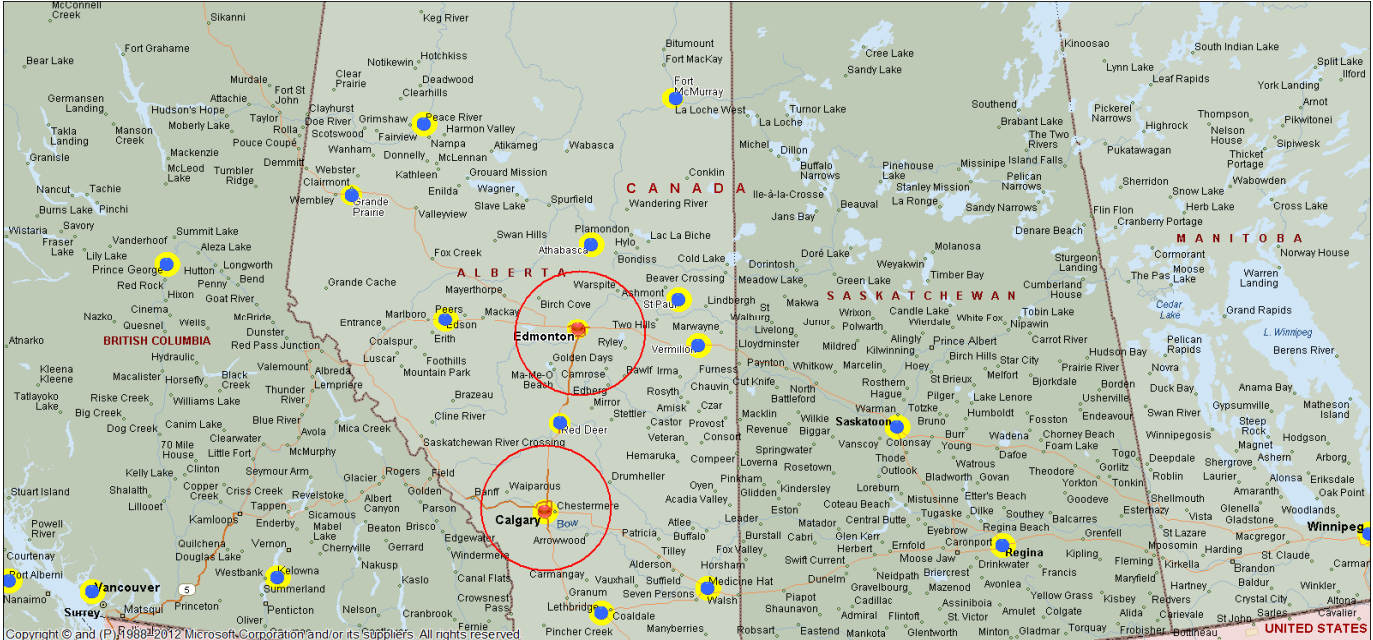

INTEGRATED CLAIMS SERVICES LTD

ICS has extensive full service coverage throughout most populated areas of Alberta. Highlighted cities have direct service and areas beyond are generally serviceable with travel and Km fees. The areas highlighted are just some of the regions we can provide appraisals services to in Canada. ICS has full service offices in Calgary and Edmonton with Subcontractor appraisers in all other areas.

Red Dots Indicate ICS offices and Blue indicate Subcontractor appraisal offices

We are also able to manage appraisal services further east of south of this map.

Email dispatch@integratedclaims.ca with questions about specific locations

Area	Inspection Type	Travel if required	Area	Inspection Type	Travel if required
Calgary AB	Calgary ICS	Local	High Prairie AB	Subcontractor	402
Edmonton AB	Edmonton ICS	Local	High river AB	Calgary ICS	140
Eastern Canada	Subcontractor	Varies	Hillcrest AB	Subcontractor	269
Toronto / Ontario	Subcontractor	Varies	Hinton AB	Subcontractor	176
Athabasca AB	Subcontractor	Local	Hobbema AB	Edmonton ICS	193
Edson AB	Subcontractor	Local	Hussar AB	Calgary ICS	200
Fort McMurray AB	Subcontractor	Local	Indus AB	Calgary ICS	78
Grande Prairie AB	Subcontractor	Local	Innisfal AB	Subcontractor	63
Kelowna BC	Subcontractor	Local	Invermere BC	Calgary ICS	554
Lethbridge AB	Subcontractor	Local	Irma AB	Subcontractor	147
Medicine Hat AB	Subcontractor	Local	Iron River AB	Subcontractor	171
Peace River AB	Subcontractor	Local	Irricana AB	Calgary ICS	130
Prince George BC	Subcontractor	Local	Islay AB	Subcontractor	227
Red Deer AB	Subcontractor	Local	Islay AB	Subcontractor	57
Regina SK	Subcontractor	Local	Jasper AB	Subcontractor	326
Saskatoon SK	Subcontractor	Local	Kamloops BC	Subcontractor	381
St. Paul AB	Subcontractor	Local	Kananaskis AB	Calgary ICS	190
Vancouver BC	Subcontractor	Local	Killam AB	Subcontractor	258
Vancouver Island BC	Subcontractor	Local	Lac La Biche AB	Subcontractor	192
Vermilion AB	Subcontractor	Local	Lacombe AB	Subcontractor	50
Winnipeg MB	Subcontractor	Local	Lake Louise AB	Calgary ICS	370
Acheson AB	Edmonton ICS	45	Lamont AB	Edmonton ICS	136
Acme AB	Calgary ICS	172	Langdon AB	Calgary ICS	80
Airdrie AB	Calgary ICS	67	Lavoy AB	Subcontractor	152
Alberta Beach AB	Edmonton ICS	144	Leduc AB	Edmonton ICS	71
Alix AB	Subcontractor	108	Legal AB	Edmonton ICS	104
Alliance AB	Subcontractor	335	Leslieville AB	Subcontractor	129
Amisk AB	Subcontractor	237	Linden AB	Calgary ICS	200
			Little Buffalo AB	Subcontractor	203