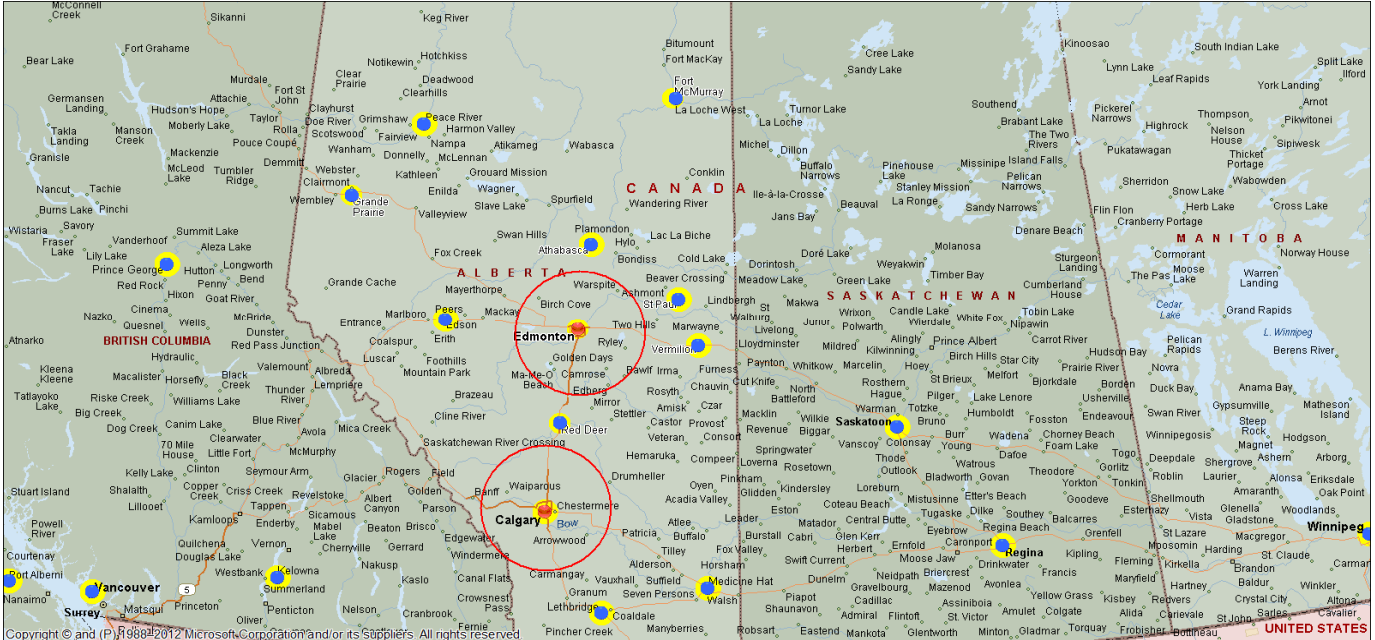

INTEGRATED CLAIMS SERVICES LTD

ICS has extensive full service coverage throughout most populated areas of Alberta. Highlighted cities have direct service and areas beyond are generally serviceable with travel and Km fees. The areas highlighted are just some of the regions we can provide appraisals services to in Canada. ICS has full service offices in Calgary and Edmonton with Subcontractor appraisers in all other areas.

Red Dots Indicate ICS offices and Blue indicate Subcontractor appraisal offices

We are also able to manage appraisal services further east of south of this map.

Email dispatch@integratedclaims.ca with questions about specific locations

Area	Inspection Type	Travel if required	Area	Inspection Type	Travel if required
Bye Moor AB	Subcontractor	274	North Battleford SK	Subcontractor	277
Cadogan AB	Subcontractor	291	Okotoks AB	Calgary ICS	90
Calahoo AB	Edmonton ICS	100	Olds AB	Calgary ICS	188
Calling Lake AB	Subcontractor	119	Onoway AB	Edmonton ICS	138
Calmar AB	Edmonton ICS	100	Oyen AB	Subcontractor	376
Camrose AB	Edmonton ICS	186	Parkland AB	Calgary ICS	211
Canmore AB	Calgary ICS	210	Penhold AB	Subcontractor	33
Carbon AB	Calgary ICS	226	Penticton BC	Subcontractor	125
Carbondale AB	Edmonton ICS	52	Picture Brute AB	Subcontractor	60
Cardston AB	Subcontractor	159	Pincher Creek AB	Subcontractor	204
Caroline AB	Subcontractor	163	Plamondon AB	Subcontractor	145
Carseland AB	Calgary ICS	135	Ponoka AB	Subcontractor	211
Carstairs AB	Calgary ICS	140	Priddis AB	Calgary ICS	76
Caslan AB	Subcontractor	138	Prince Albert SK	Subcontractor	283
Castor AB	Subcontractor	278	Provost AB	Subcontractor	285
Cavan Lake AB	Subcontractor	59	Radium Hot Springs BC	Calgary ICS	521
Chauvin AB	Subcontractor	234	Raymond AB	Subcontractor	72
Cheadle AB	Calgary ICS	91	Red Cliff AB	Subcontractor	20
Cherhill AB	Edmonton ICS	202	Red Deer County AB	Subcontractor	64
Cherry Grove AB	Subcontractor	228	Redwater AB	Edmonton ICS	136
Chestermere AB	Calgary ICS	43	Redwood Meadows AB	Calgary ICS	80
Clandonald AB	Subcontractor	80	Rimbey AB	Subcontractor	131
Claresholm AB	Calgary ICS	280	Rimby AB	Calgary ICS	290
Cluny AB	Calgary ICS	215	Robb AB	Subcontractor	126
Clyde AB	Subcontractor	146	Rochester AB	Subcontractor	96
CoalDale AB	Subcontractor	223	Rocky Mountain House AB	Subcontractor	168
Coalhurst AB	Subcontractor	22	Rockyford AB	Calgary ICS	181
Cochrane AB	Calgary ICS	75	Rosebud AB	Calgary ICS	222
Coking Lake AB	Edmonton ICS	90	Rosemary AB	Calgary ICS	338